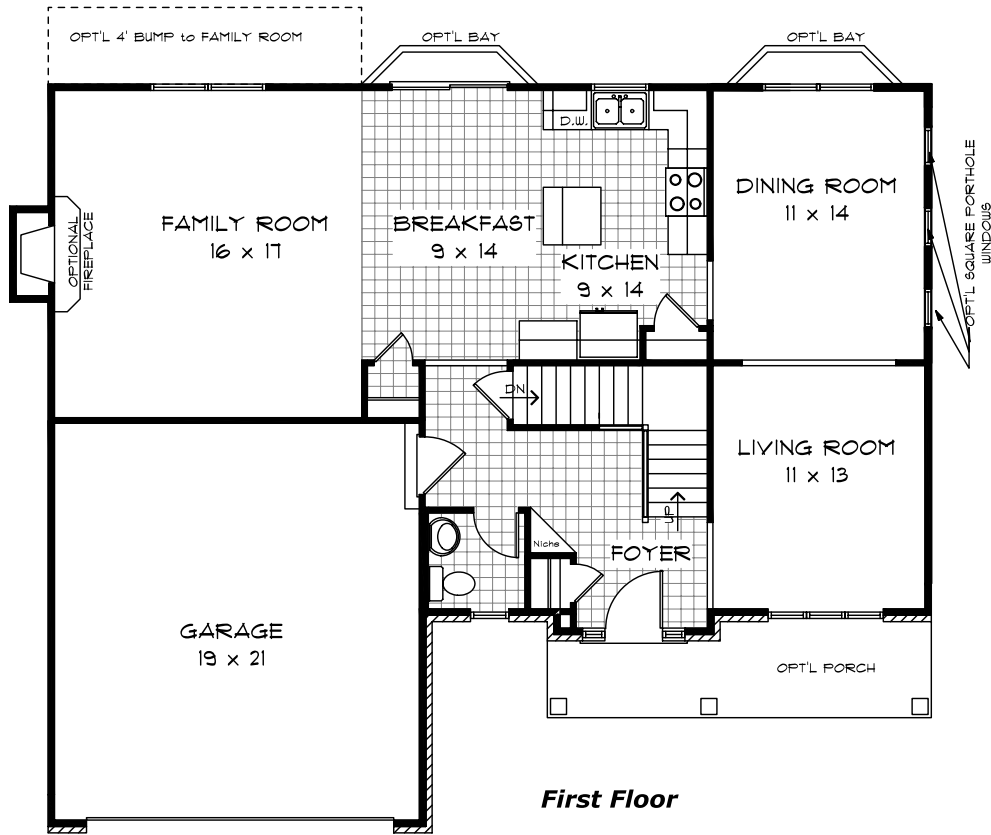

Augusta

2,529 sq. feet

Study Option

Garden Bath with 4' Shower Option

Note 1 : Plans shown with Optional Basement
 Note 2 : Plans will vary with each exterior