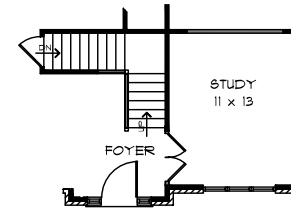

Augusta

2,529 sq. feet

Study Option

Garden Bath with 4' Shower Option

Note 1 : Plans shown with Optional Basement
 Note 2 : Plans will vary with each exterior