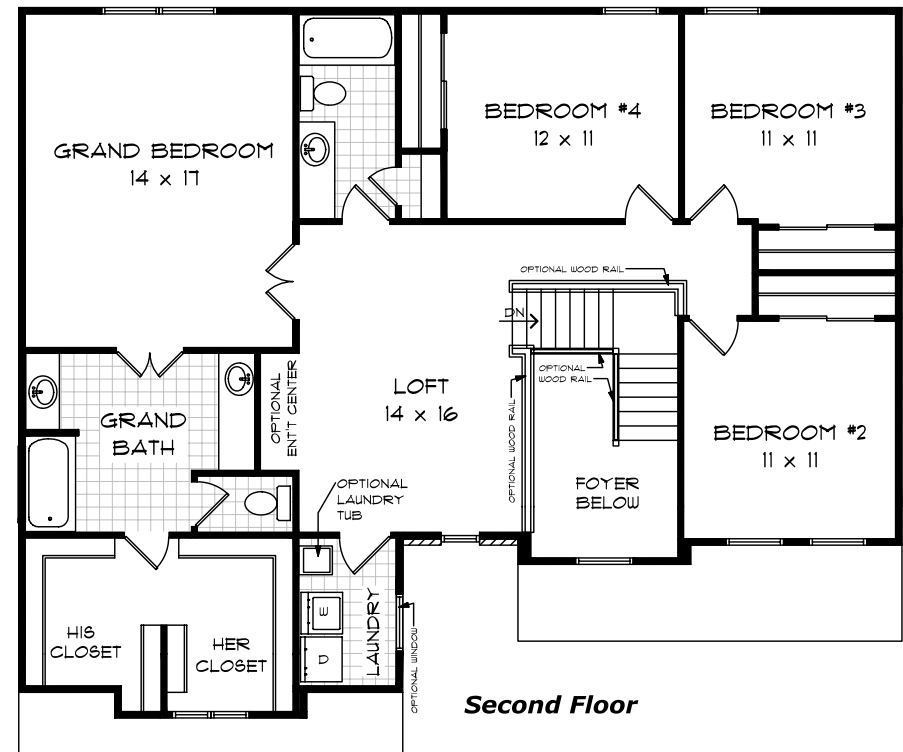

Augusta

2,529 sq. feet

Study Option

Garden Bath with 4' Shower Option

Note 1 : Plans shown with Optional Basement
 Note 2 : Plans will vary with each exterior