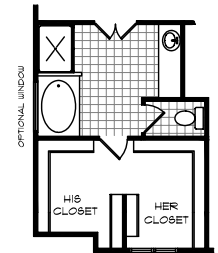

Augusta

2,529 sq. feet

Study Option

Garden Bath with 4' Shower Option

Note 1 : Plans shown with Optional Basement
 Note 2 : Plans will vary with each exterior