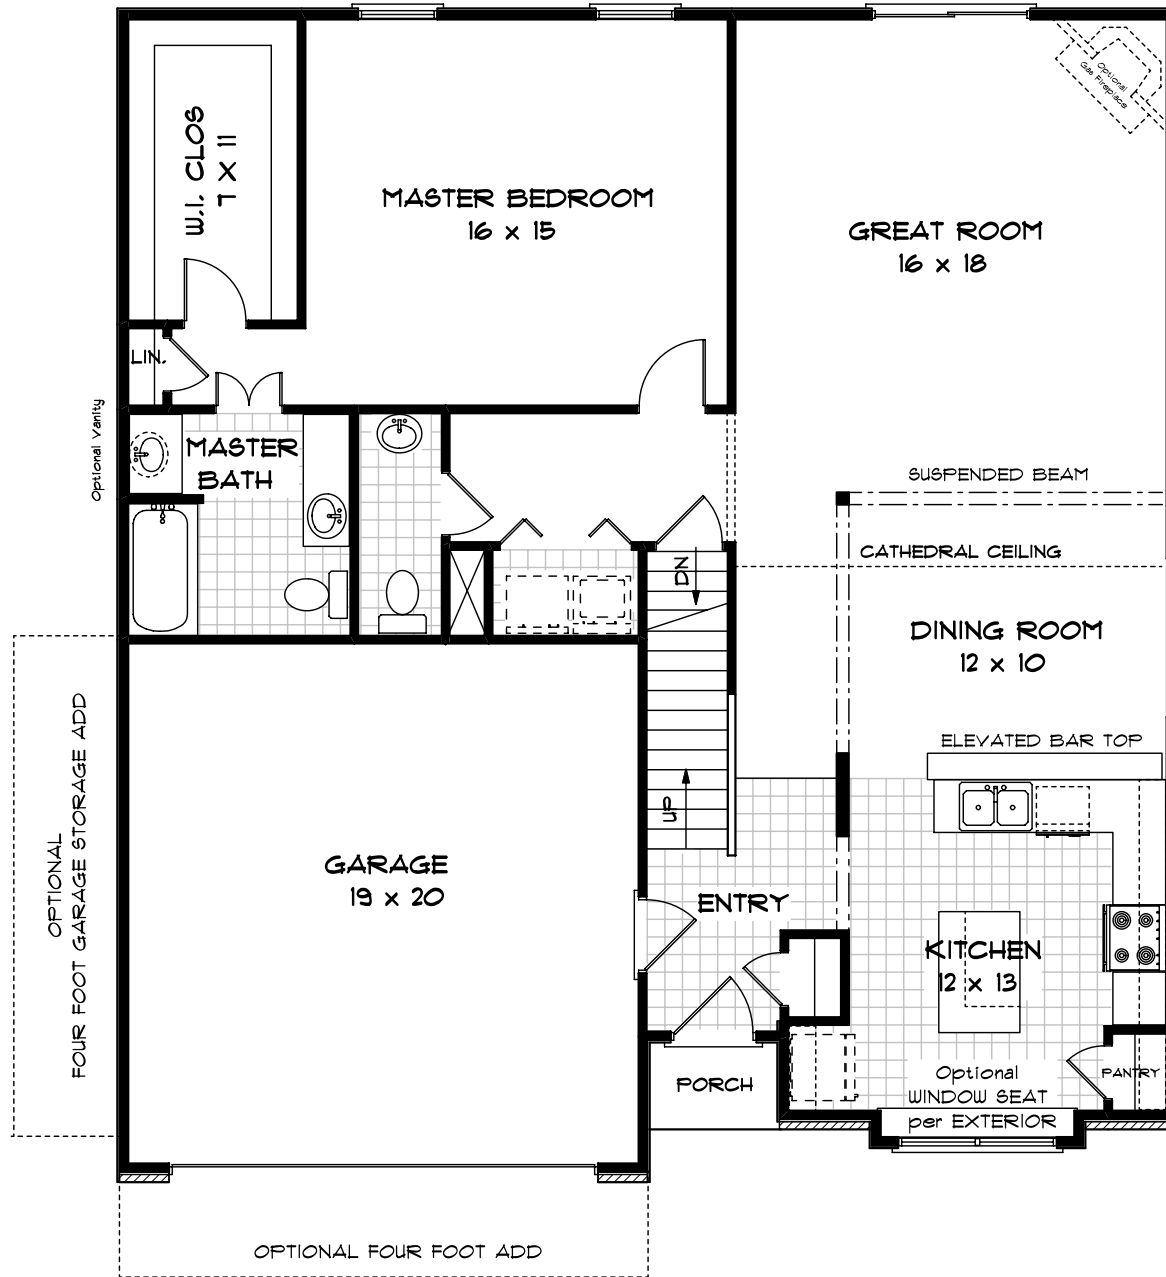

Bedford

First Floor

1850 sq. feet

**Garden Bath with
3' Shower Option**

Note 1 : Plans shown with Optional Basement

Note 2 : Plans Will Vary with each exterior

Bedford

Second Floor

1850 sq. feet

OPEN TO BELOW

OPEN TO BELOW