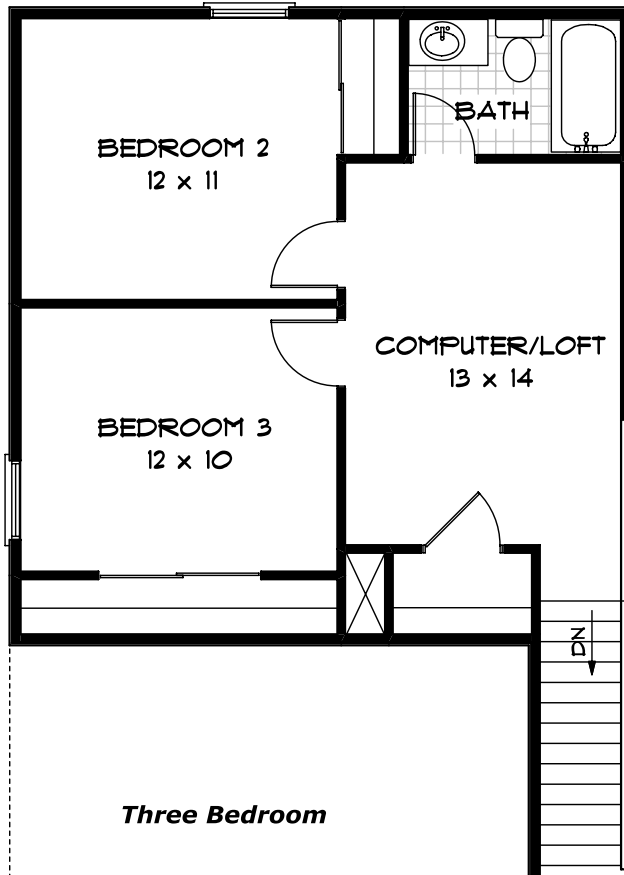

Bedford

First Floor

1850 sq. feet

**Garden Bath with
3' Shower Option**

Note 1 : Plans shown with Optional Basement

Note 2 : Plans Will Vary with each exterior

Bedford

Second Floor

1850 sq. feet

OPEN TO BELOW

OPEN TO BELOW