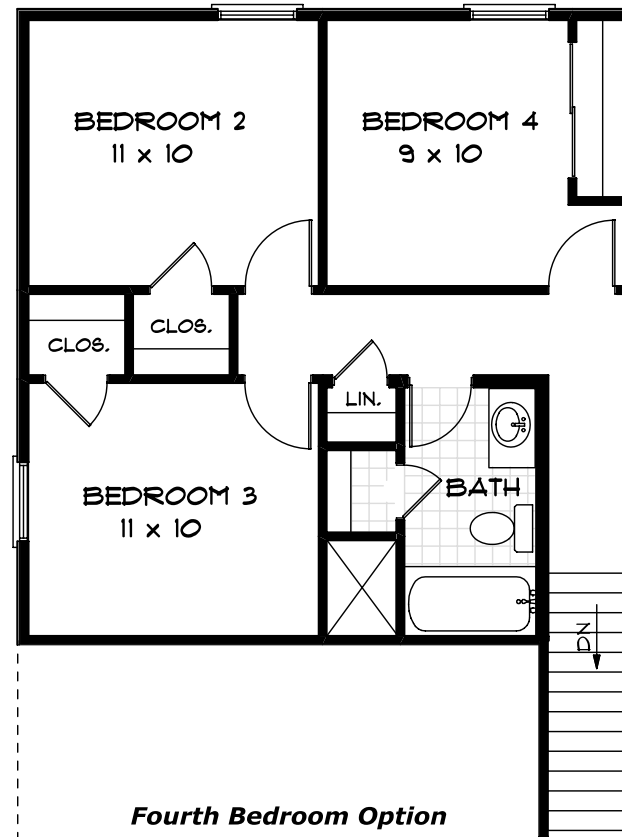

Bedford

First Floor

1850 sq. feet

**Garden Bath with
3' Shower Option**

Note 1 : Plans shown with Optional Basement

Note 2 : Plans Will Vary with each exterior

Bedford

Second Floor

1850 sq. feet

OPEN TO BELOW

OPEN TO BELOW