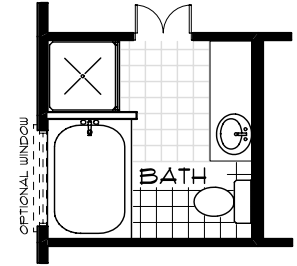

Bedford

First Floor

1850 sq. feet

**Garden Bath with
3' Shower Option**

Note 1 : Plans shown with Optional Basement

Note 2 : Plans Will Vary with each exterior

Bedford

Second Floor

1850 sq. feet

OPEN TO BELOW

OPEN TO BELOW