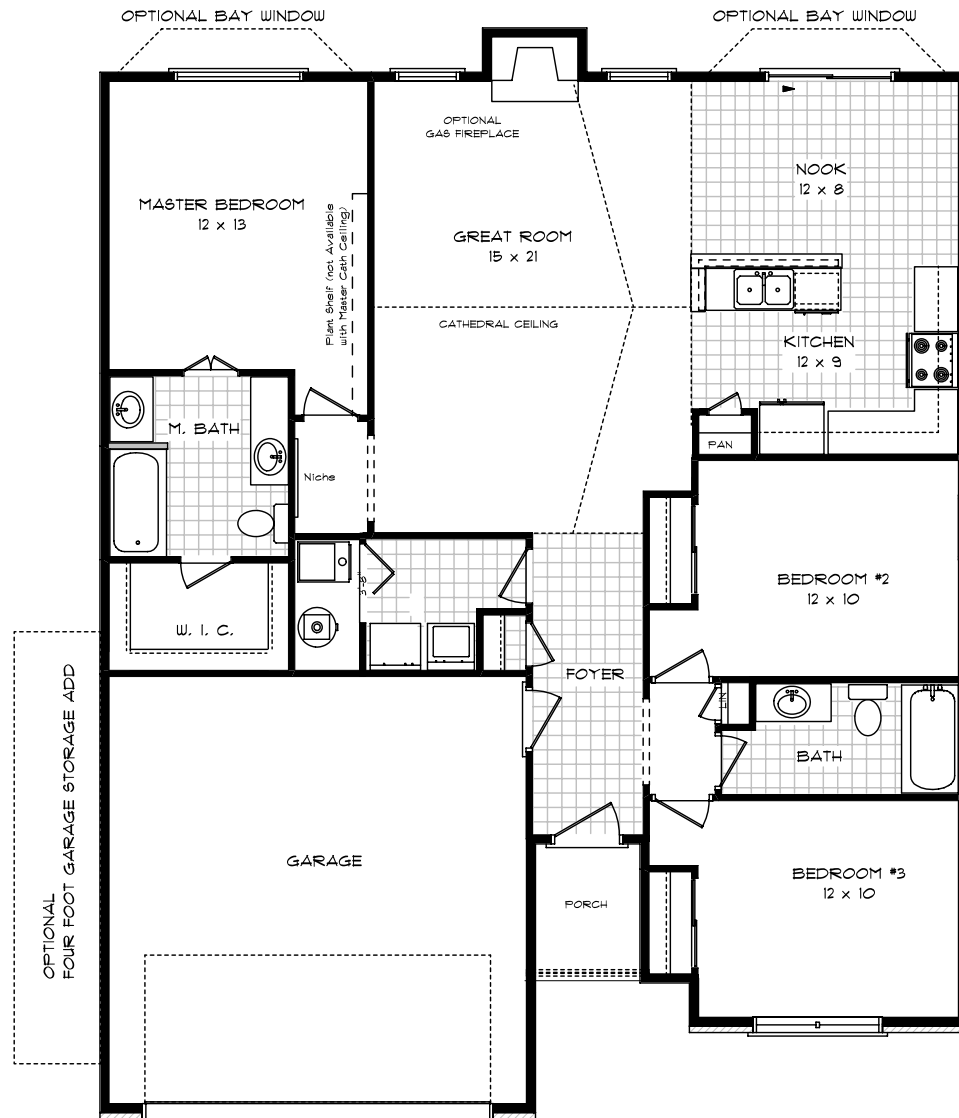

Coventry

1380 sq. feet

Basement Option

Note 1: HVAC Equipment Moves to Basement When Option is Chosen
Note 2: Plans will vary with each exterior