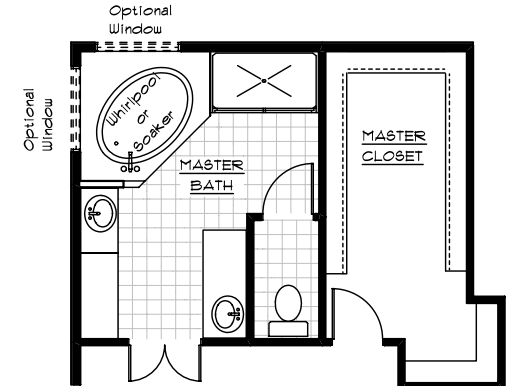

Devonshire

First Floor

Note 1: Plans shown with Optional Basement

Note 2: Plans will Vary with each exterior

Devonshire

Second Floor

2680 sq. feet

Garden Bath with 5' Shower Option

Ultra Bath with 5' Shower Option