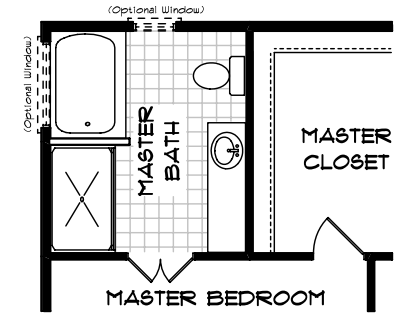

Devonshire

First Floor

Note 1: Plans shown with Optional Basement

Note 2: Plans will Vary with each exterior

Devonshire

Second Floor

2680 sq. feet

Garden Bath with 5' Shower Option

Ultra Bath with 5' Shower Option