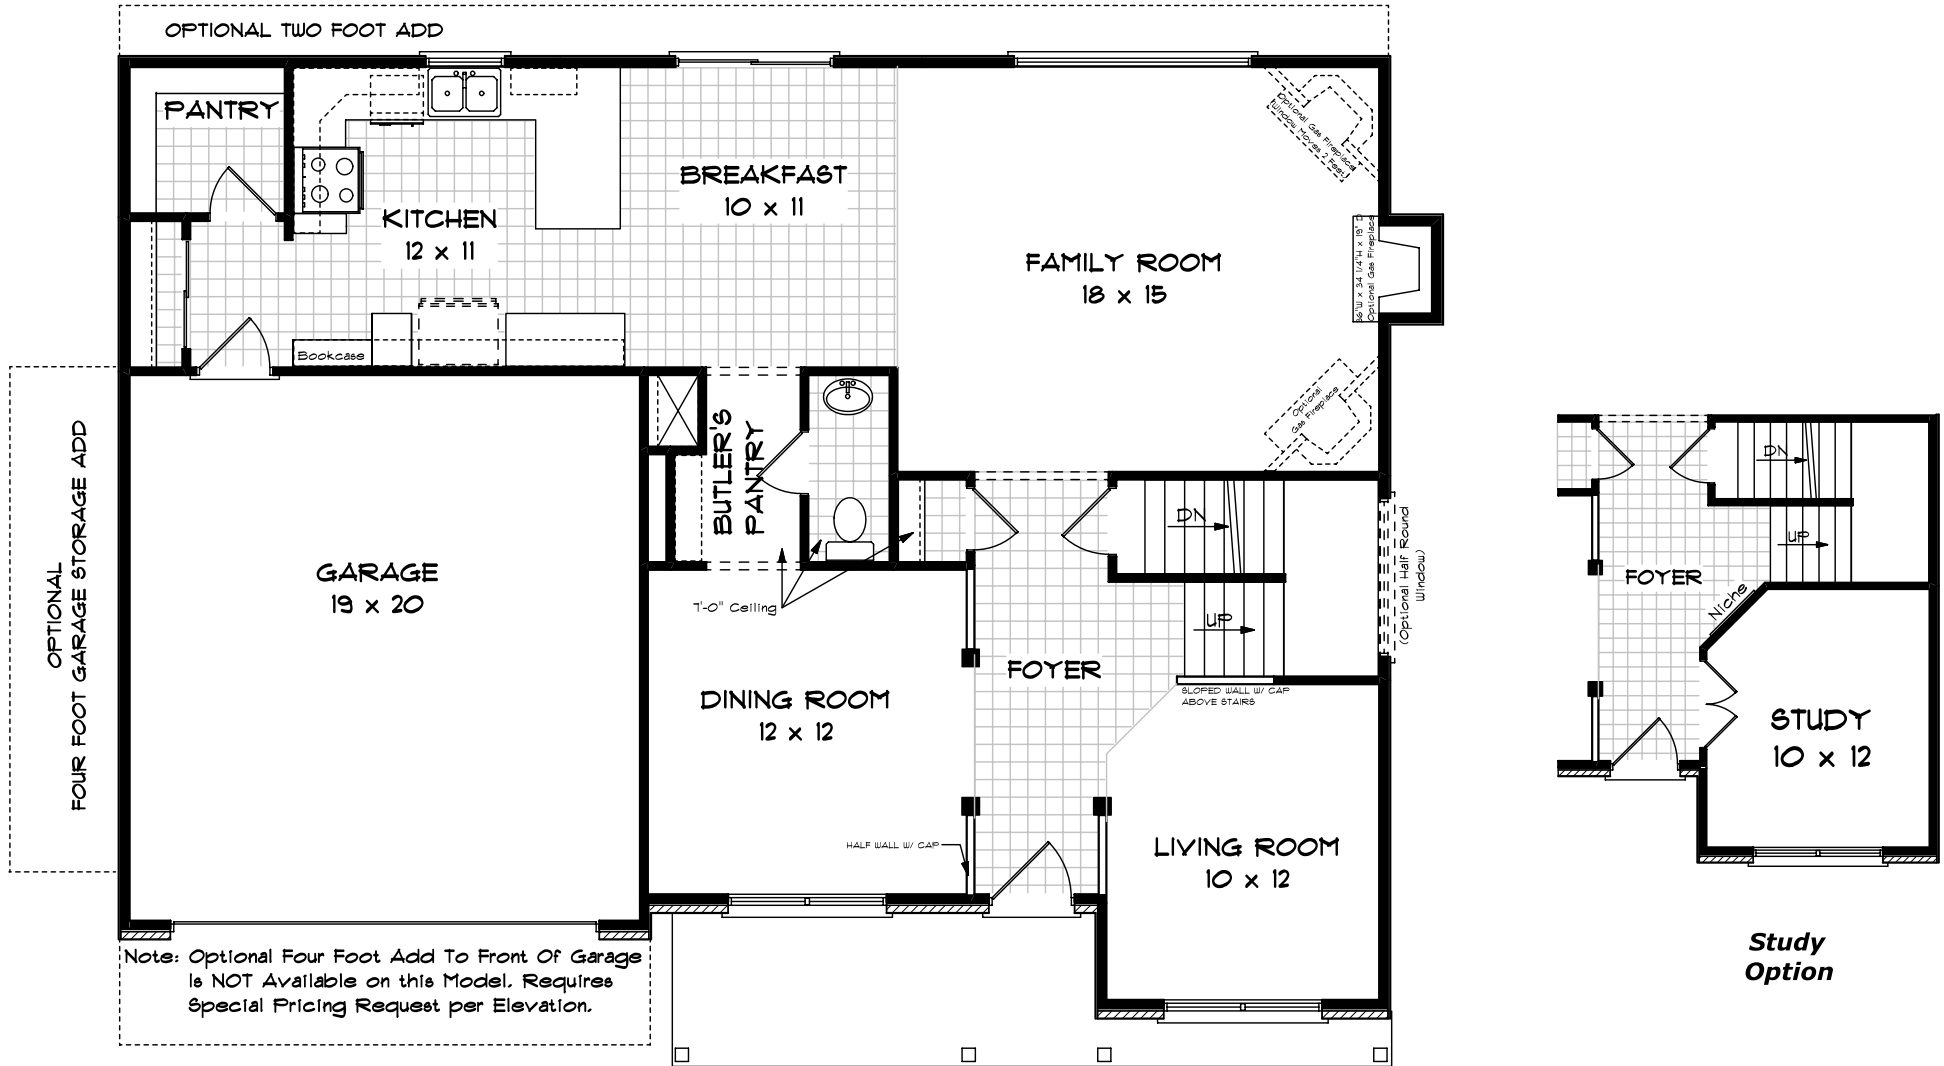

Devonshire

First Floor

Note 1: Plans shown with Optional Basement

Note 2: Plans will Vary with each exterior

Devonshire

Second Floor

2680 sq. feet

Garden Bath with 5' Shower Option

Ultra Bath with 5' Shower Option