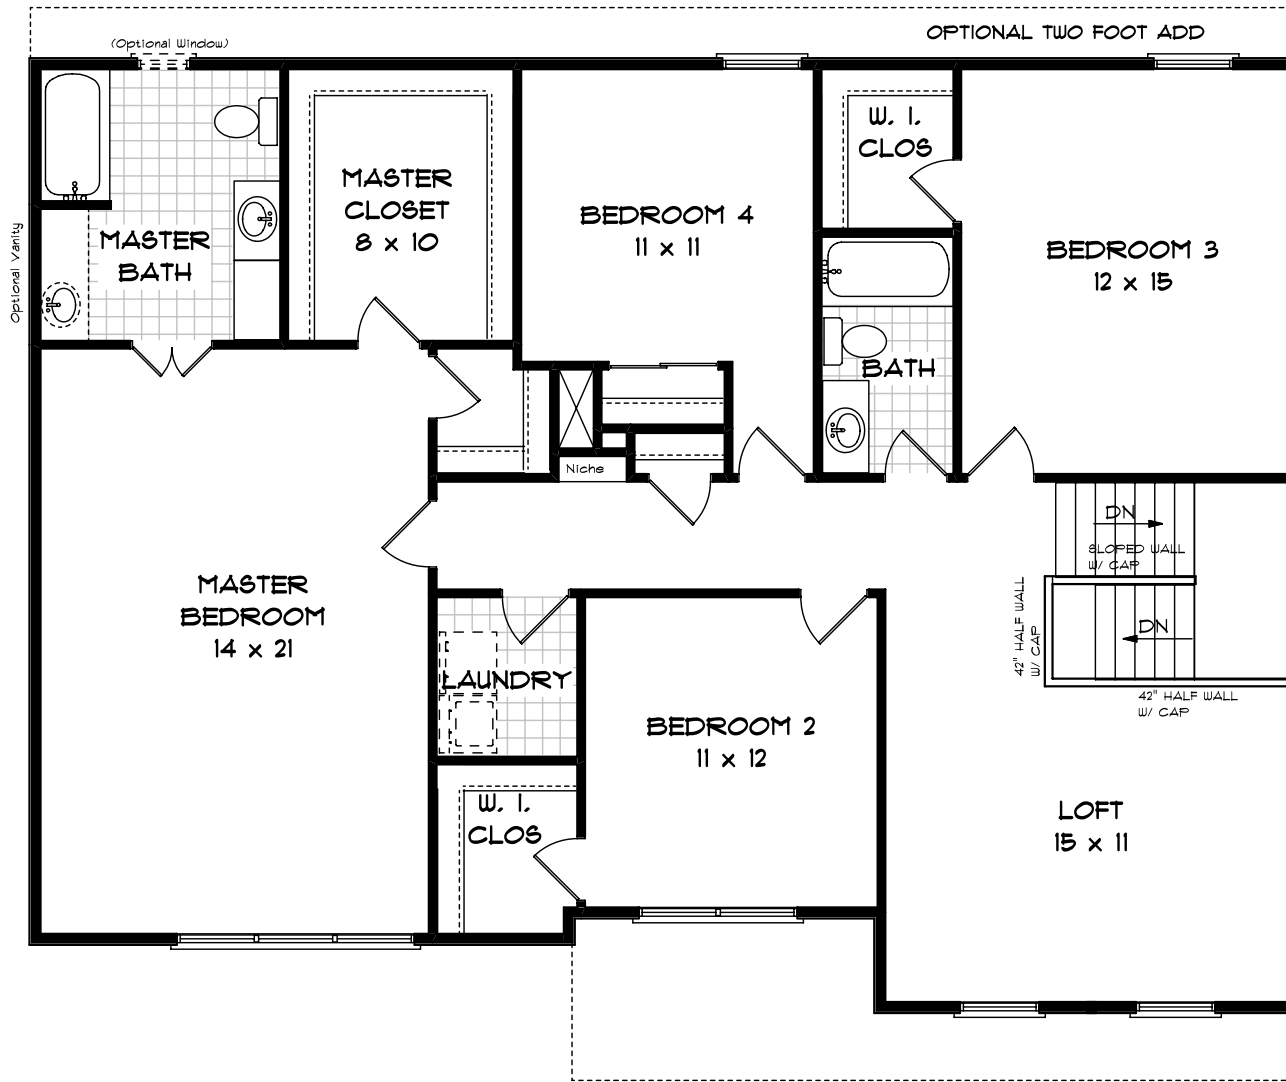

Devonshire

First Floor

Note 1: Plans shown with Optional Basement

Note 2: Plans will Vary with each exterior

Devonshire

Second Floor

2680 sq. feet

Garden Bath with 5' Shower Option

Ultra Bath with 5' Shower Option