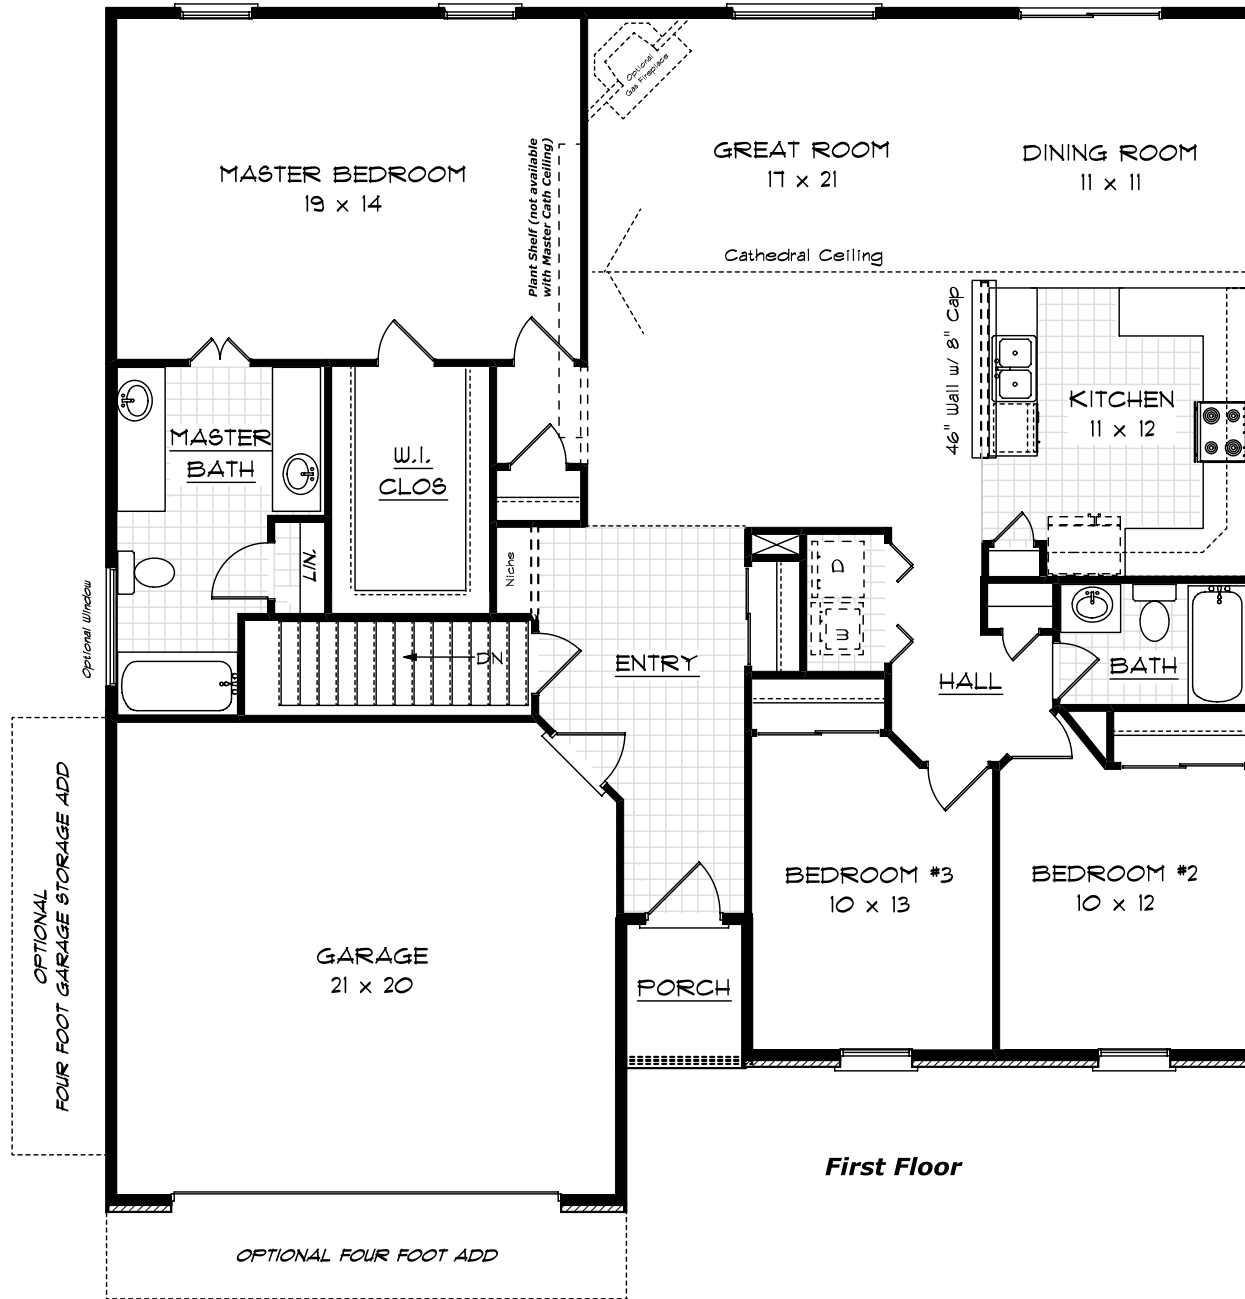

Franklin

First Floor

1775 sq. feet

Study Option

Garden Bath with 4' Shower Option

First Floor

Note 1 : Plans shown with Optional Basement
 Note 2 : Plans will vary with each exterior