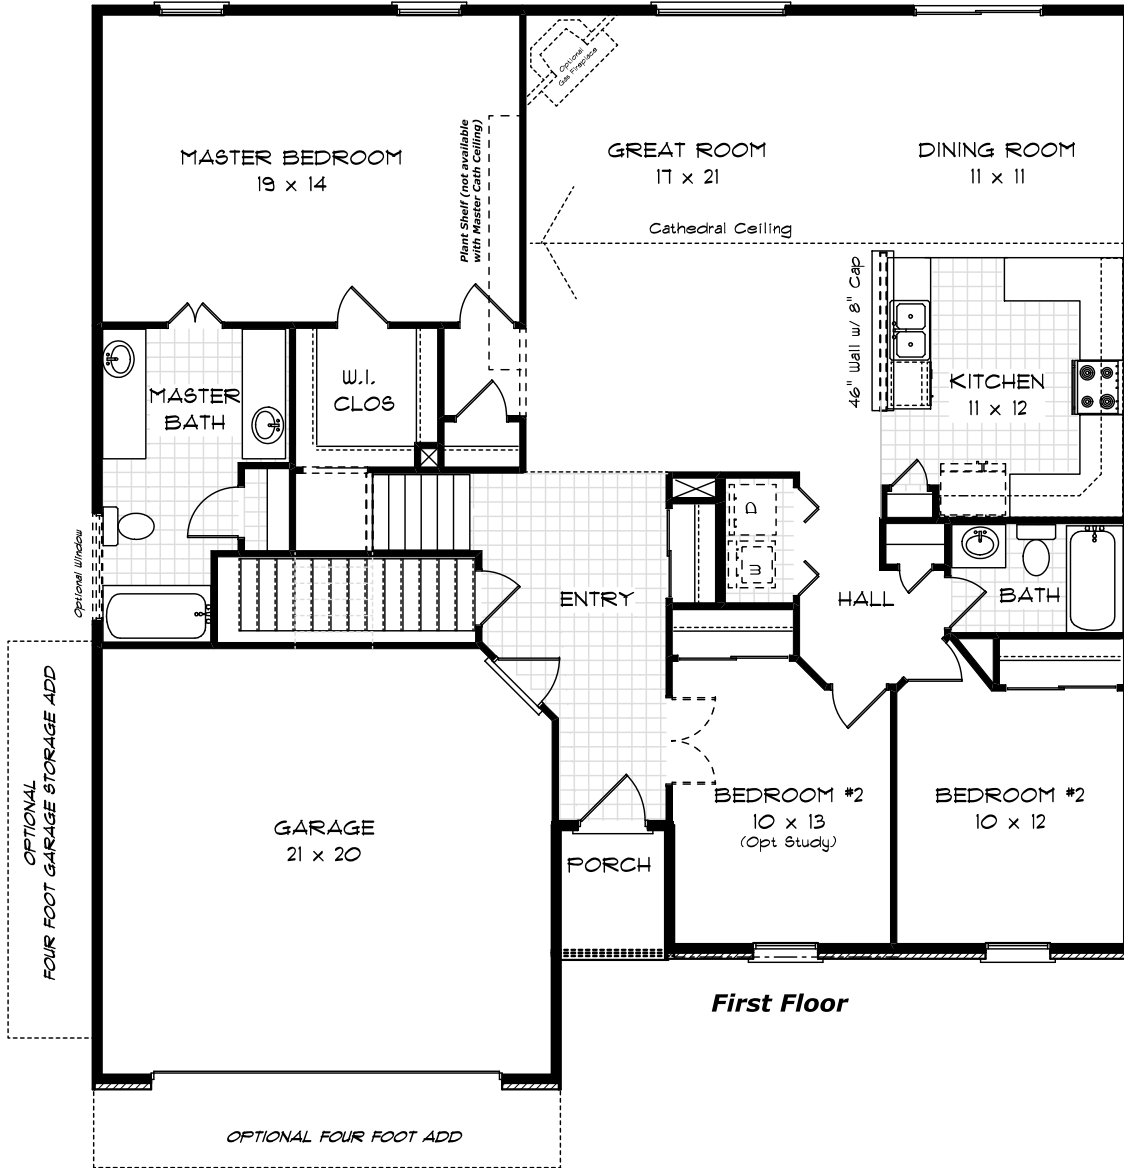

Franklin Grand

1st Floor 1,775
Opt Bonus Room 300

Total sq. feet 2,075

First Floor

Garden Bath with 4' Shower Option

Optional Second Floor Finished Bonus Room (Unfinished is Standard)

Note 1 : Plans shown with Optional Basement

Note 2 : Plans will vary with each exterior