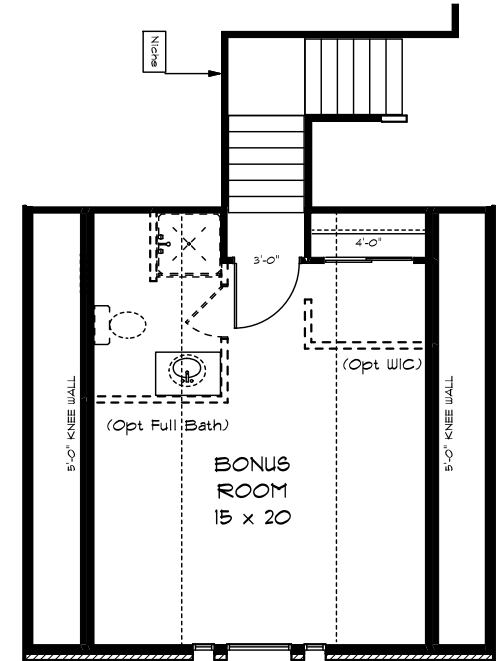

Franklin Grand

1st Floor 1,775
Opt Bonus Room 300

Total sq. feet 2,075

First Floor

Garden Bath with 4' Shower Option

Optional Second Floor Finished Bonus Room (Unfinished is Standard)

Note 1 : Plans shown with Optional Basement

Note 2 : Plans will vary with each exterior