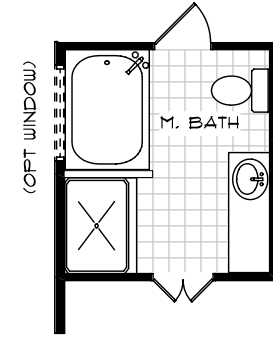

Kensington

First Floor

2225 sq. feet

Note 1 : Plans shown with Optional Basement

Note 2 : Plans will Vary with each exterior

Kensington

Second Floor

2225 sq. feet

Garden Bath with 4' Shower Option

4th Bedroom Option

Note 1 : Plans shown with Optional Basement

Note 2 : Plans will Vary with each exterior

Plans are subject to change without prior notice.

www.cristohomes.com sales@cristohomes.com