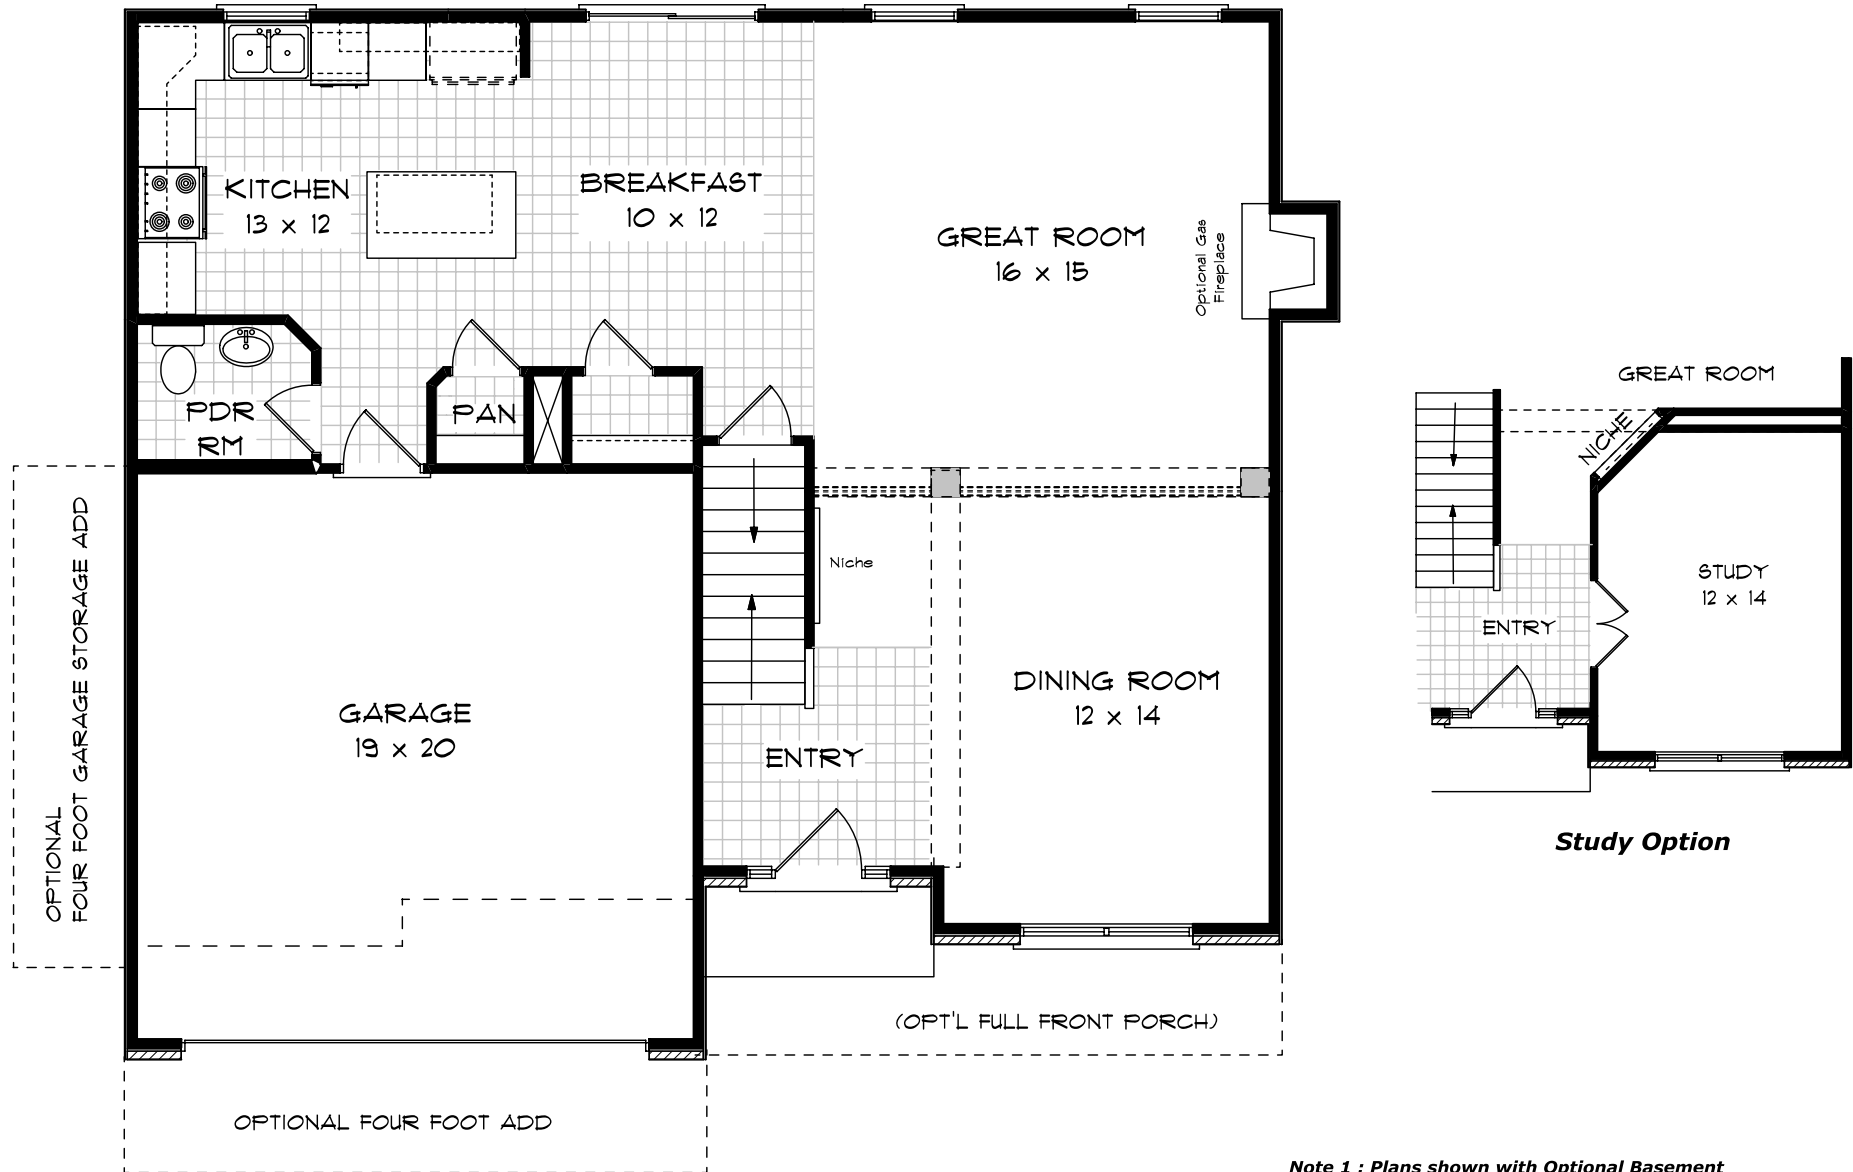

Kensington

First Floor

2225 sq. feet

Note 1 : Plans shown with Optional Basement

Note 2 : Plans will Vary with each exterior

Kensington

Second Floor

2225 sq. feet

Garden Bath with 4' Shower Option

4th Bedroom Option

Note 1 : Plans shown with Optional Basement

Note 2 : Plans will Vary with each exterior

Plans are subject to change without prior notice.

www.cristohomes.com sales@cristohomes.com