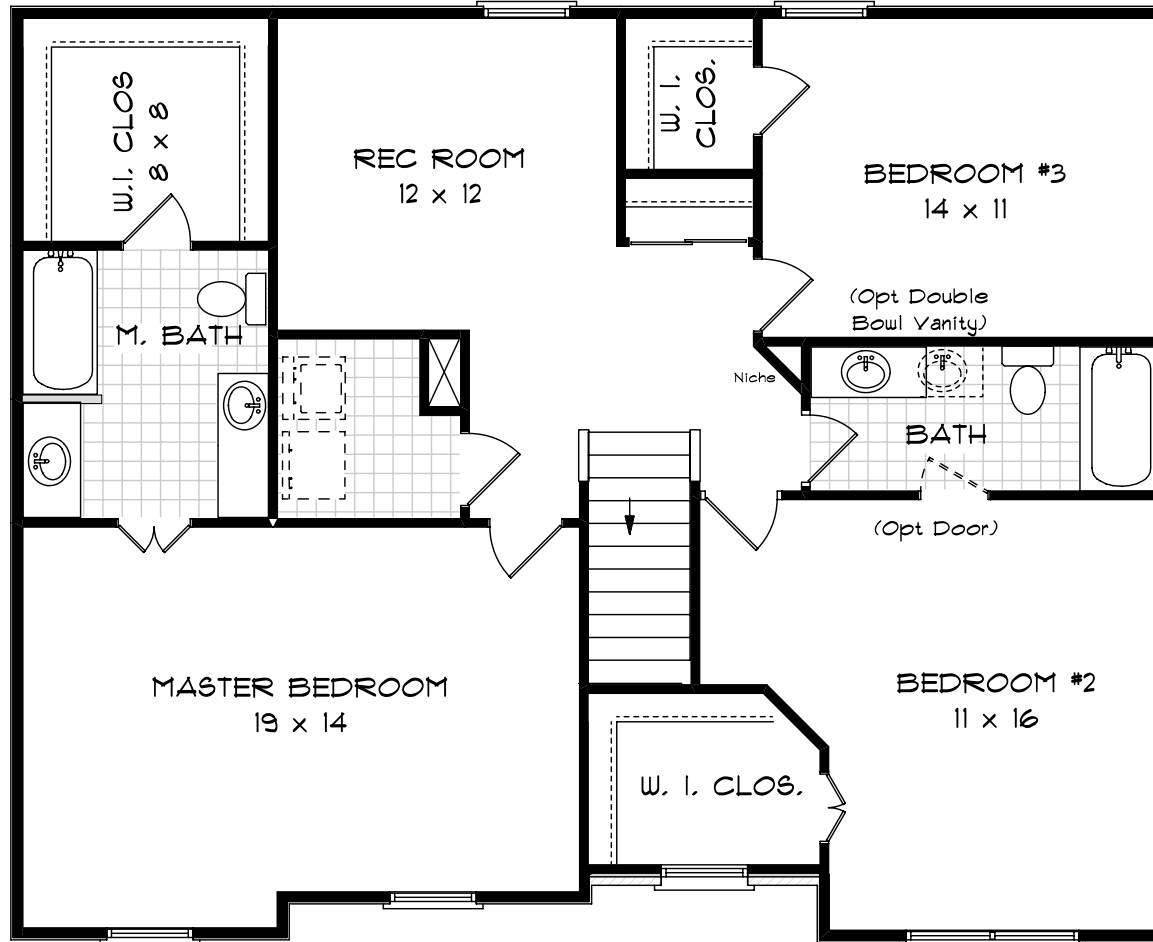

Kensington

First Floor

2225 sq. feet

Note 1 : Plans shown with Optional Basement

Note 2 : Plans will Vary with each exterior

Kensington

Second Floor

2225 sq. feet

Garden Bath with 4' Shower Option

4th Bedroom Option

Note 1 : Plans shown with Optional Basement

Note 2 : Plans will Vary with each exterior

Plans are subject to change without prior notice.

www.cristohomes.com sales@cristohomes.com