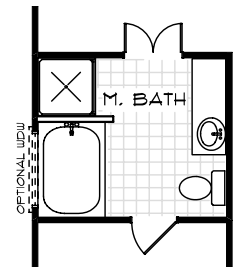

# Manchester

1904 sq. feet

**Study Option**

**Garden Bath with 3' Shower Option**

**Note 1: Plans shown with Optional Basement**

**Note 2: Plans will Vary with each exterior**