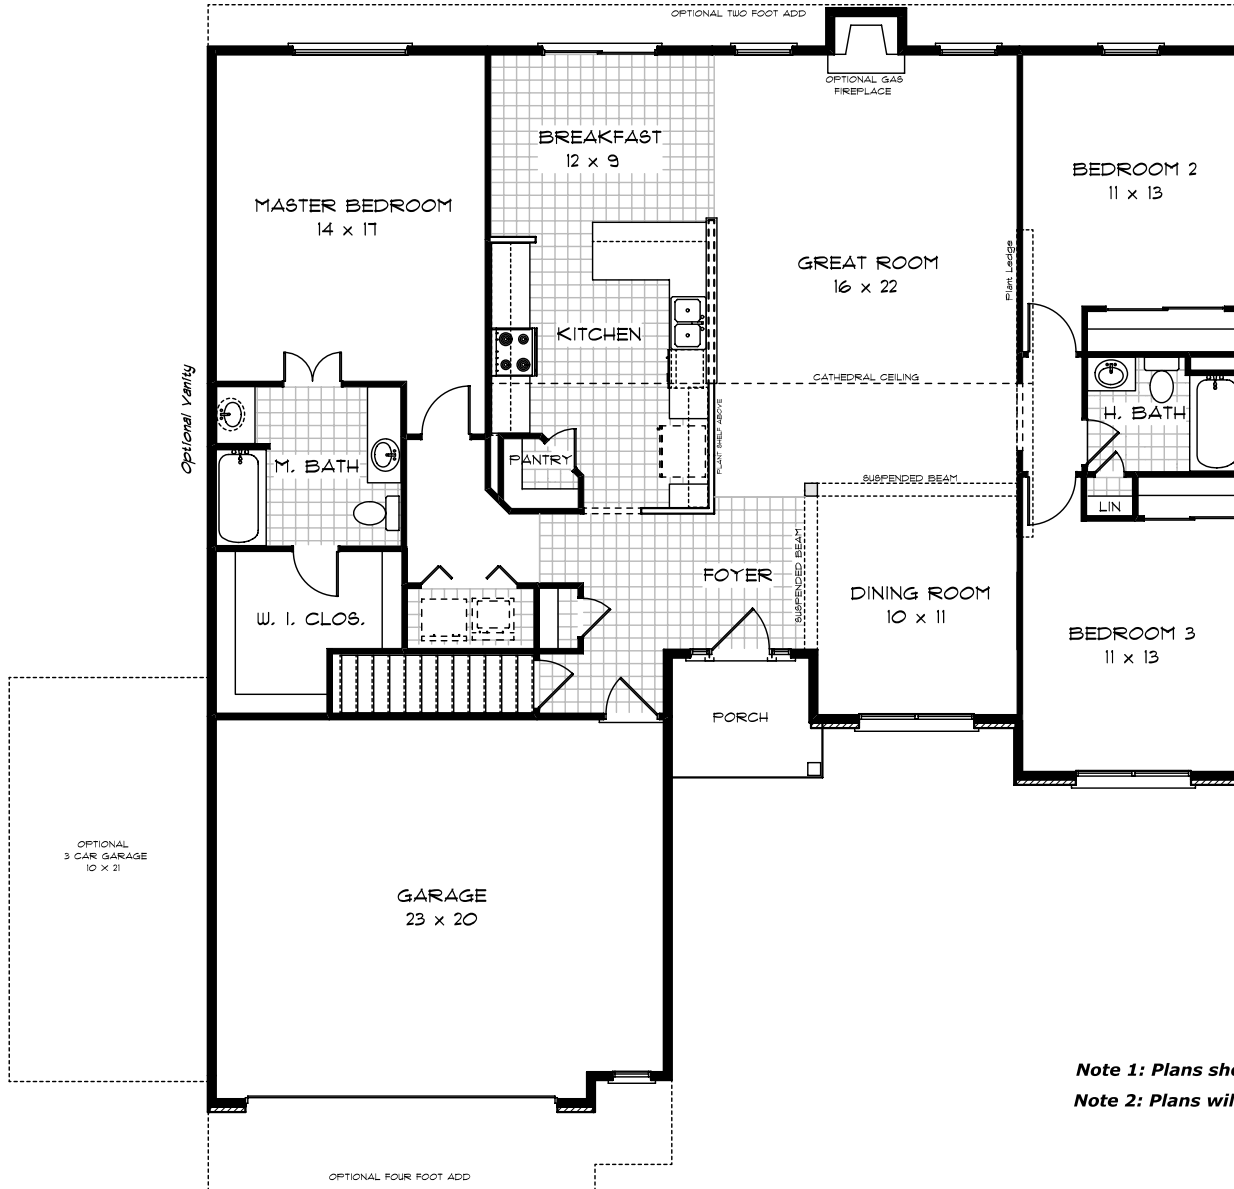

# Manchester

1904 sq. feet

**Study Option**

**Garden Bath with 3' Shower Option**

**Note 1: Plans shown with Optional Basement**

**Note 2: Plans will Vary with each exterior**