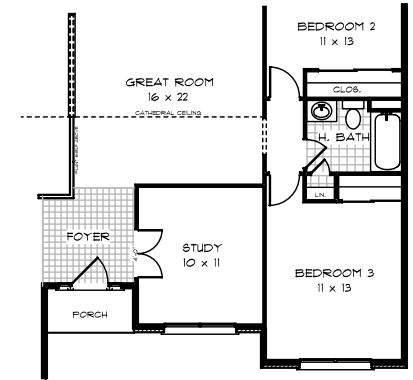

# Manchester

1904 sq. feet

**Study Option**

**Garden Bath with 3' Shower Option**

**Note 1: Plans shown with Optional Basement**

**Note 2: Plans will Vary with each exterior**