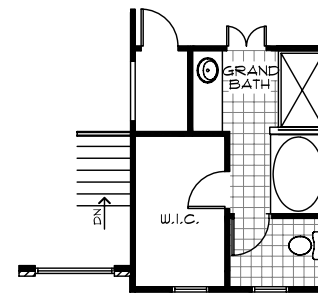

Norwalk Walk-Up Ranch

Note 1 : Plans shown with Optional Lower Level Finish
 Note 2 : Plans will vary with each exterior

Included
 First Floor Rec Rm (opt) 1,540 sq. feet
 First Floor Study Rm (op) 338 sq. feet
 First Floor Bath/Closet (opt) 169 sq. feet

Total 2,092 sq. feet

Garden Bath with 5' Shower Option

Grand Bath Vanity Option