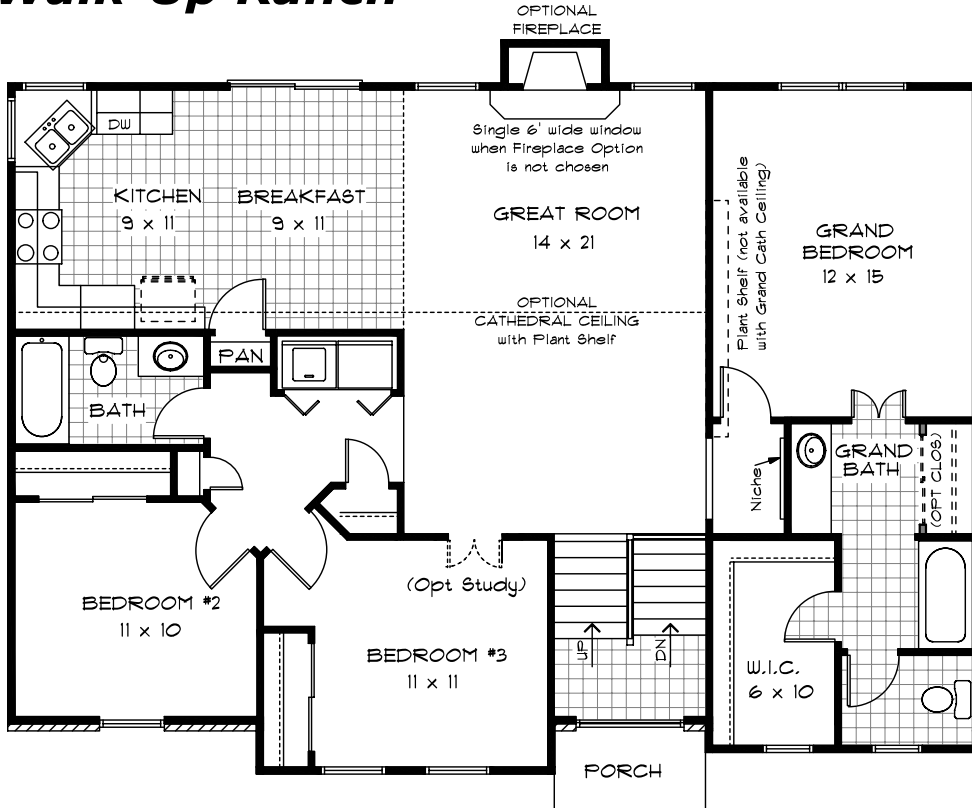

Norwalk Walk-Up Ranch

Note 1 : Plans shown with Optional Lower Level Finish
 Note 2 : Plans will vary with each exterior

Included
 First Floor Rec Rm (opt) 1,540 sq. feet
 First Floor Study Rm (op) 338 sq. feet
 First Floor Bath/Closet (opt) 169 sq. feet

Total 2,092 sq. feet

Garden Bath with 5' Shower Option

Grand Bath Vanity Option