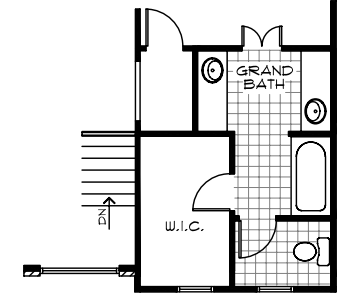

Norwalk Walk-Up Ranch

Note 1 : Plans shown with Optional Lower Level Finish
 Note 2 : Plans will vary with each exterior

Included
 First Floor Rec Rm (opt) 1,540 sq. feet
 First Floor Study Rm (op) 338 sq. feet
 First Floor Bath/Closet (opt) 169 sq. feet

Total 2,092 sq. feet

Garden Bath with 5' Shower Option

Grand Bath Vanity Option