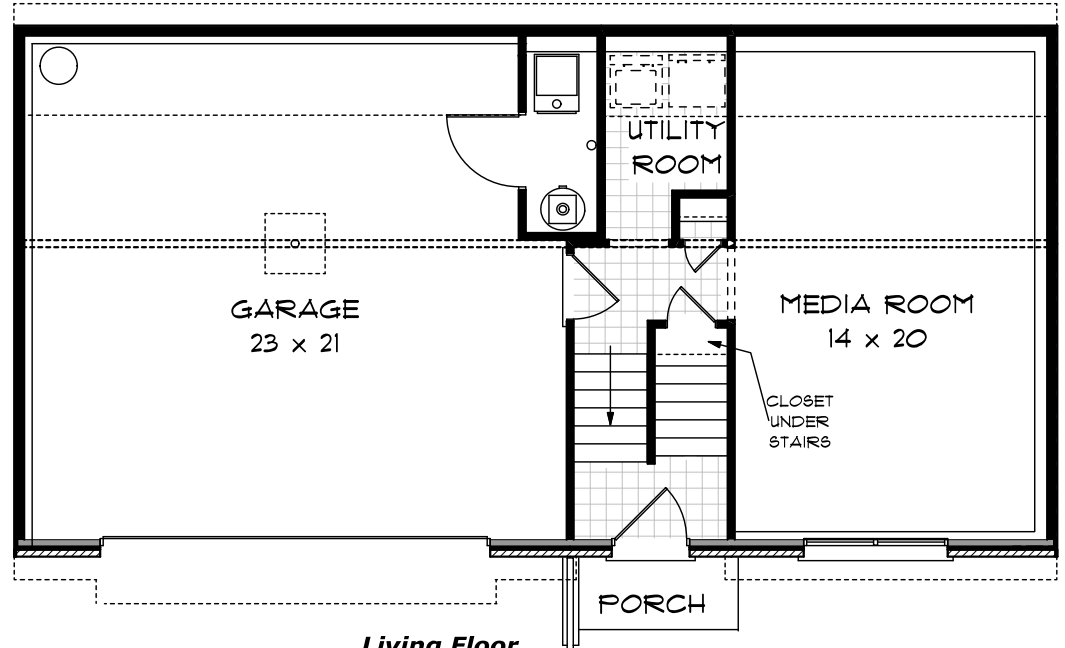

## Walk-Up Ranch

Living Floor 1,054 sq. feet

First Floor 434 sq. feet

Total 1,488 sq. Feet

First Floor

Optional Master Bath

Note 1 : Plans shown with Included Lower Level Finish  
 Note 2 : Plans will vary with each exterior

Living Floor