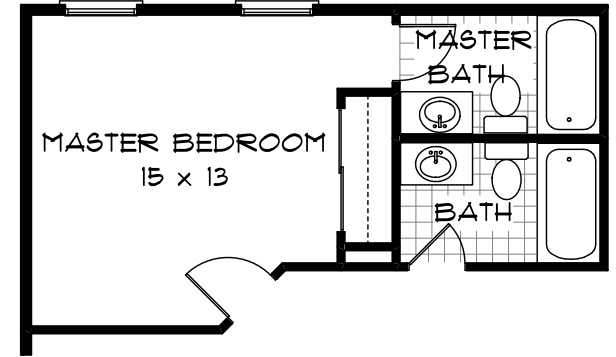

## Walk-Up Ranch

Living Floor 1,054 sq. feet

First Floor 434 sq. feet

Total 1,488 sq. Feet

First Floor

Optional Master Bath

Note 1 : Plans shown with Included Lower Level Finish  
 Note 2 : Plans will vary with each exterior

Living Floor