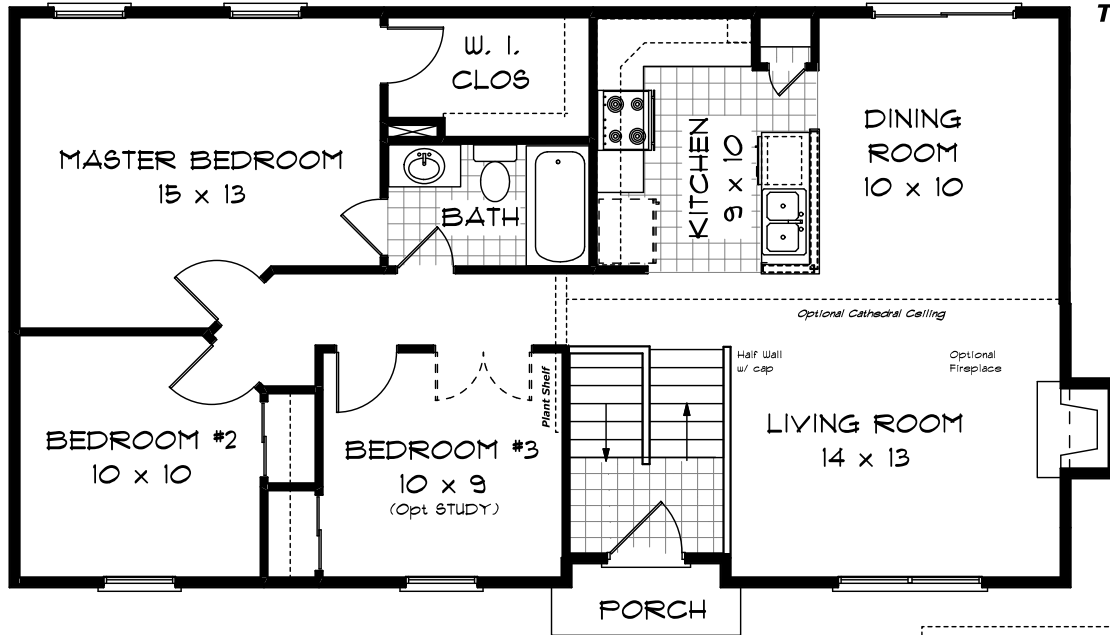

## Walk-Up Ranch

Living Floor 1,054 sq. feet

First Floor 434 sq. feet

Total 1,488 sq. Feet

First Floor

Optional Master Bath

Note 1 : Plans shown with Included Lower Level Finish  
 Note 2 : Plans will vary with each exterior

Living Floor