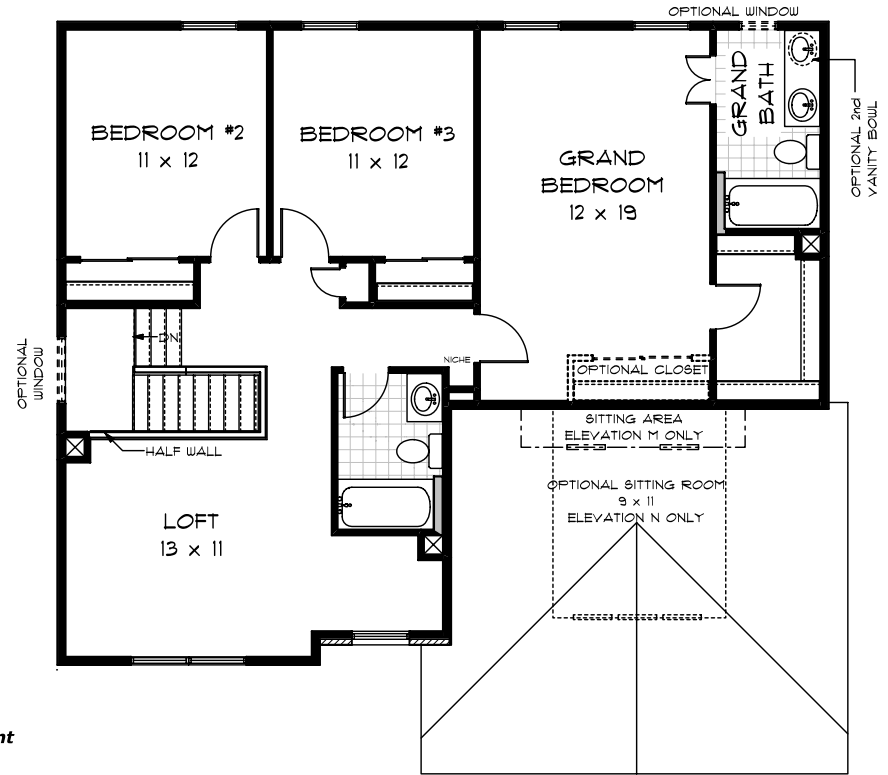

# Rochester

2,011 sq. feet

**First Floor**

**Study Option**

**4th Bedroom Option**

**Garden Bath with 4' Shower Option**

**Second Floor**

**Note 1 : Plans shown with Optional Basement**  
**Note 2 : Plans will vary with each exterior**