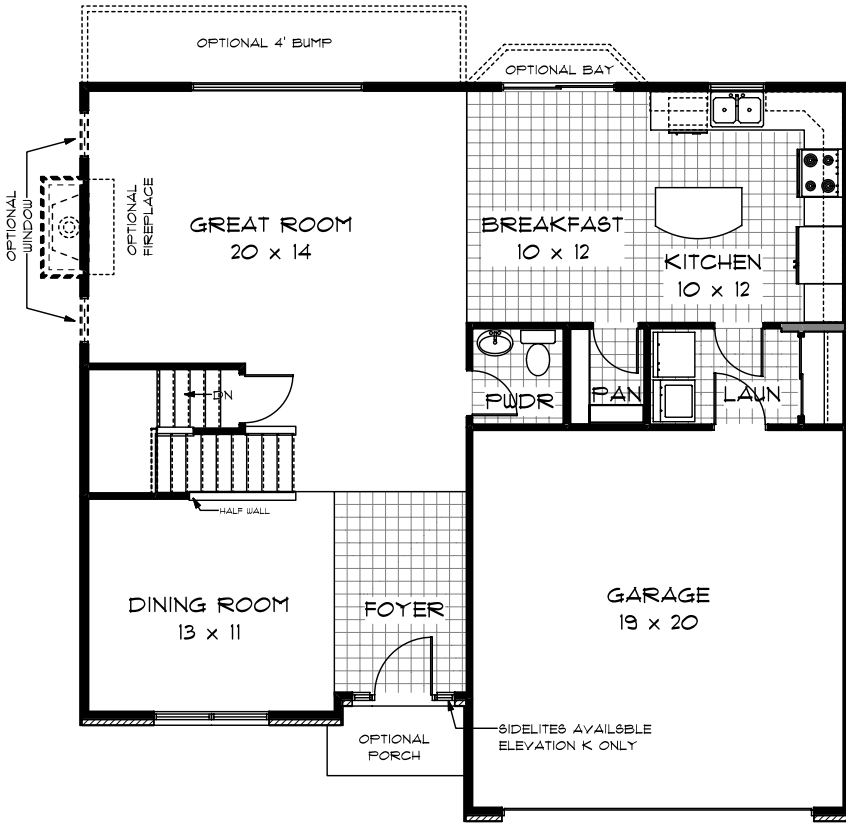

# Rochester

2,011 sq. feet

**First Floor**

**Study Option**

**4th Bedroom Option**

**Garden Bath with 4' Shower Option**

**Second Floor**

**Note 1 : Plans shown with Optional Basement**  
**Note 2 : Plans will vary with each exterior**