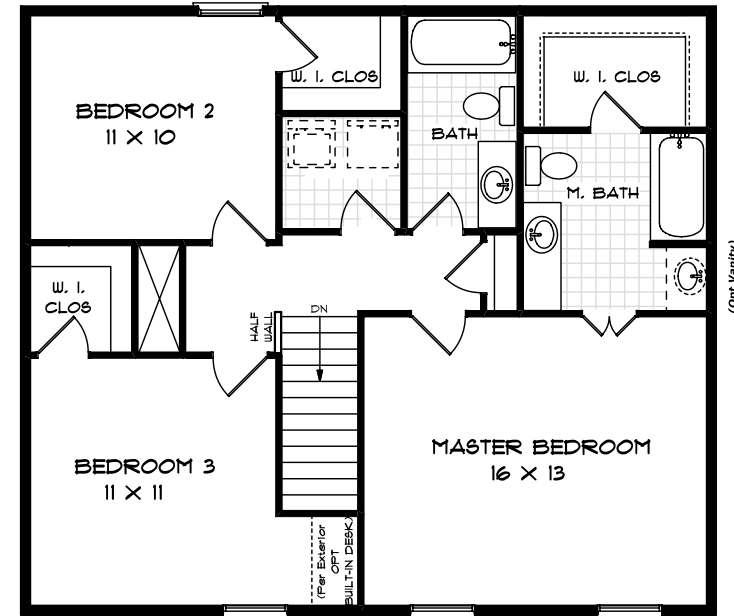

# Yorktown

1750 sq. feet

**First Floor**

**Second Floor**

**Study Option**

**Garden Bath with 3' Shower Option**

Note 1 : Plans shown with Optional Basement

Note 2 : Plans will vary with each exterior